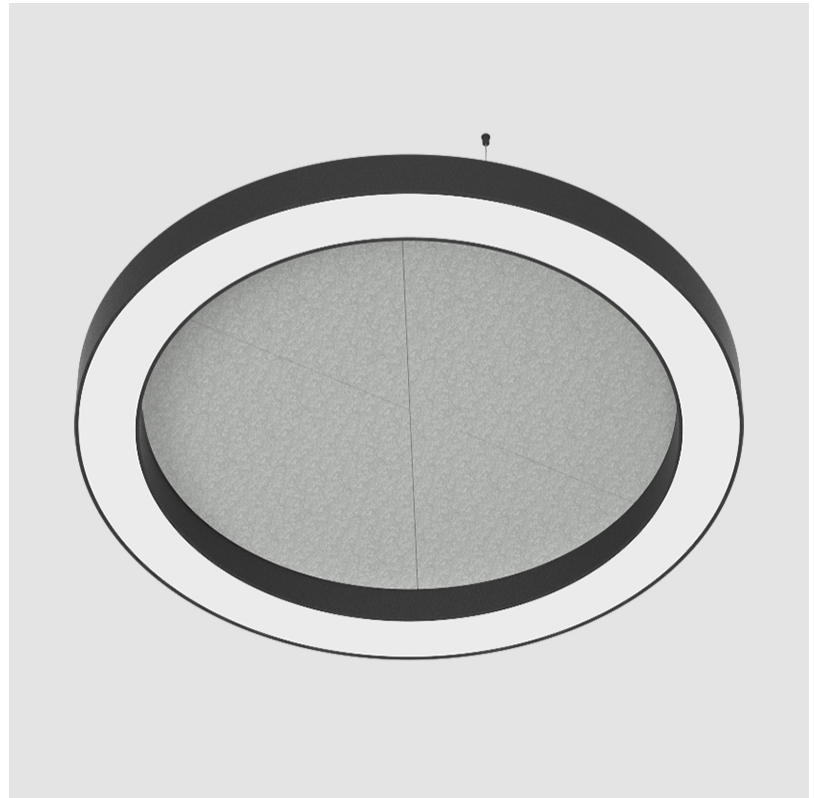

GENERAL

Series: Glorious Acoustic
Partner: Prolicht
Division: Architectural
Installation: Suspension
Product Type: Acoustic
Mounting Location: Ceiling
Light Distribution: Direct / Indirect

PHYSICAL

Shape: Round
Diameter (mm): 1550
Diameter (in): 61
Width (mm): 120
Width (in): 4 3/4
Diffuser: PMMA - Opal / Micro-Prism
Fixture Finish: SSR / BKV / CWI / CRY / HAB / UFT / ITA / RUA / FTG / MYG / LOD / PUS / FRO / FUP / KIA / POP / BLS / SPG / MEY / GOH / CHC / COM / ABZ / JAG / OBR / MOS / ROR
Acoustic Finish: SFW / CYW / SEE / SYN / MTS / PMB / TTN / CYB / STO / DPE / BES / SHB / ARE / ANE / VRD / CRF
Fixture Material: Aluminum
Primary Material: Acoustic
Cable Details: 2000mm / 78 3/4" or 6000mm / 236 1/4" Transparent Cable

ELECTRICAL

Lamp Type: LED (Zhaga Standard)
Input Wattage (W): 110
Total Output Wattage (W): 100
Dimming: Non-Dimmable
Driver Included: Yes
Driver Location: Integrated
Driver Type: Constant Current - Universal
Driver Class: Class 2
Input Voltage (V): 120 - 277

LED

Color Temperature (°K): 2700 / 3000 / 3500 / 4000
Max. Delivered Lumen (lm): Max 12515
Nominal Lumen (lm): Max 16105
CRI: >90 CRI
Lamp Life (hrs): 50000

OPTICAL

RATINGS AND CERTIFICATIONS

Certified By: CSA Certified to UL and CSA Standards
IP rating: IP20