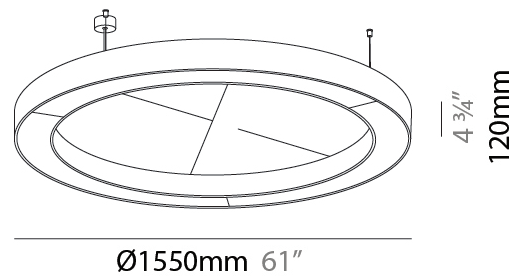

GENERAL

Series: Glorious Acoustic
Partner: Prolicht
Division: Architectural
Installation: Suspension
Product Type: Acoustic
Mounting Location: Ceiling
Light Distribution: Direct / Indirect

PHYSICAL

Shape: Round
Diameter (mm): 1550
Diameter (in): 61
Width (mm): 120
Width (in): 4 3/4
Diffuser: PMMA - Opal / Micro-Prism
Fixture Finish: SSR / BKV / CWI / CRY / HAB / UFT / ITA / RUA / FTG / MYG / LOD / PUS / FRO / FUP / KIA / POP / BLS / SPG / MEY / GOH / CHC / COM / ABZ / JAG / OBR / MOS / ROR
Acoustic Finish: SFW / CYW / SEE / SYN / MTS / PMB / TTN / CYB / STO / DPE / BES / SHB / ARE / ANE / VRD / CRF
Fixture Material: Aluminum
Primary Material: Acoustic
Cable Details: 2000mm / 78 3/4" or 6000mm / 236 1/4" Transparent Cable

ELECTRICAL

Lamp Type: LED (Zhaga Standard)
Input Wattage (W): 110
Total Output Wattage (W): 100
Dimming: Non-Dimmable
Driver Included: Yes
Driver Location: Integrated
Driver Type: Constant Current - Universal
Driver Class: Class 2
Input Voltage (V): 120 - 277

LED

Color Temperature (°K): 2700 / 3000 / 3500 / 4000
Max. Delivered Lumen (lm): Max 12515
Nominal Lumen (lm): Max 16105
CRI: >90 CRI
Lamp Life (hrs): 50000

OPTICAL

RATINGS AND CERTIFICATIONS

Certified By: CSA Certified to UL and CSA Standards
IP rating: IP20